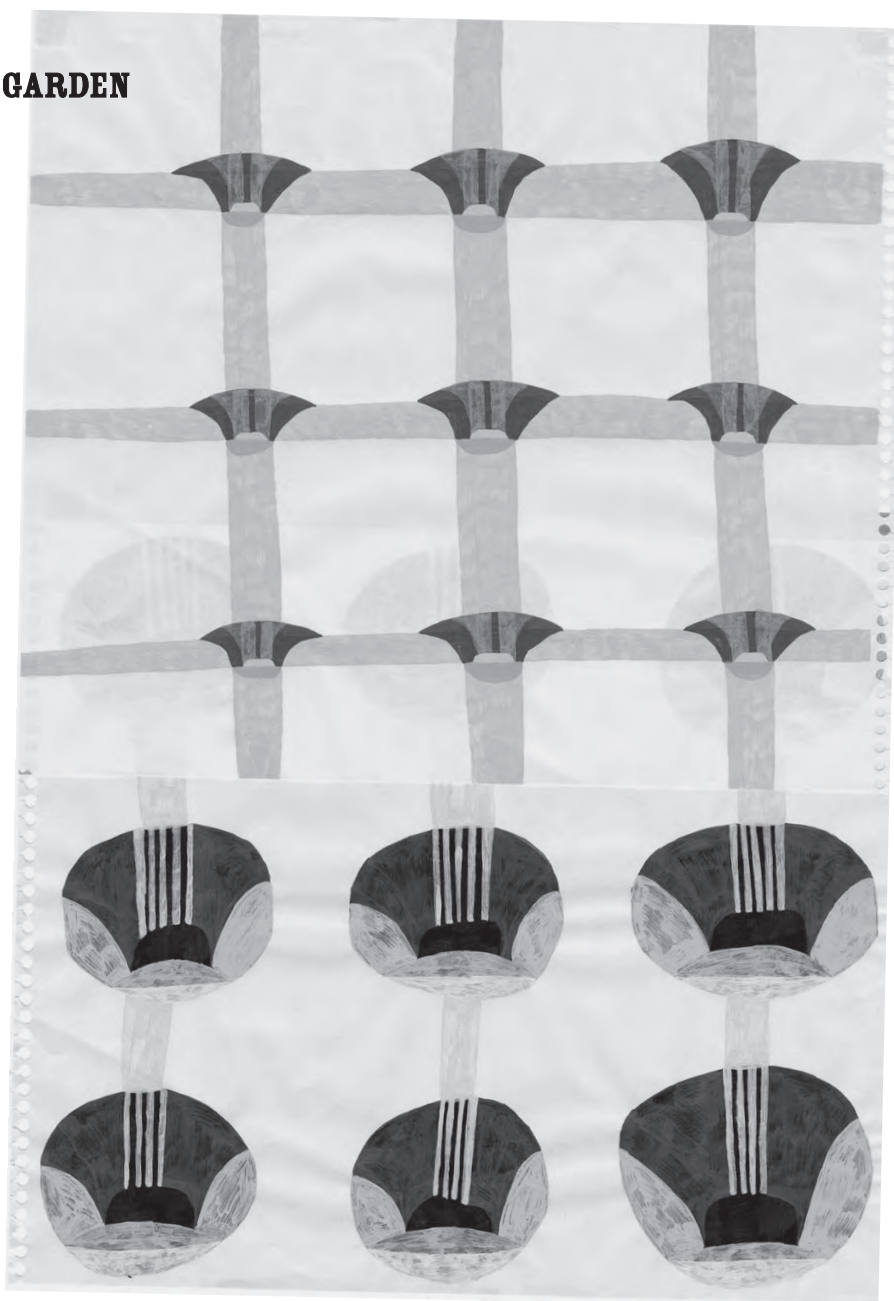

1_WALL

Graphic HITOTSUBO
NEXT

6 FINALISTS EXHIBITION.

2010.8.23-9.16

12:00-19:00

**AT GUARDIAN GARDEN
GINZA, TOKYO.**